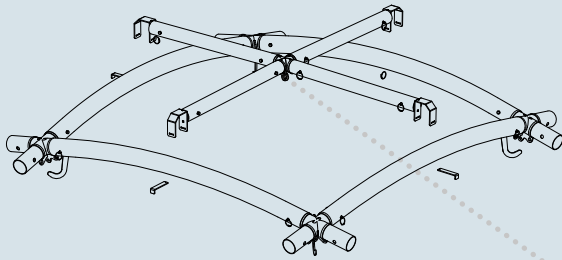

BOX CONTENTS

Crossover Medium

- 1x **CS-0233**
Transportbox 
- 4x **CS-0050**
X-connector 
- 4x **CS-0389**
Upper main profile
ø90 mm - 164 cm 
- 1x **CS-0334**
Sub frame center 
- 4x **CS-0356**
Sub frame beam
ø70 mm - 80 cm 
- 4x **CS-0336**
Sub frame connector 
- 4x **CS-0337**
Locking strip 
- 4x **CS-0116**
T-Connector Left
Marked with "L" 
- 4x **CS-0117**
T-Connector Right
Marked with "R" 
- 4x **CS-0113**
Sub profile
ø70 mm - 107 cm 
- 16x **CS-0114**
Main profile
ø90 mm - 243 cm 

M

- 50x **CS-0093**
Locking pin
ø90 mm profile 

- 20x **CS-0105**
Locking pin
ø70 mm profile 

- 80x **CS-0248**
Securing ring 

- 4x **CS-0058**
Foot connector Left 
- 4x **CS-0108**
Foot connector Right 
- 4x **CS-0099**
Anchor slide 
- 4x **CS-0148**
Anchor support 
- 4x **CS-0236**
Ratchet plate 
- 8x **CS-0490**
Turn buckle 
- 8x **CS-0245**
Tension cable 
- 4x **CS-0246**
Positioning cable 
- 4x **CS-0489**
Pull bar 
- 1x **CS-9012**
Big Bag 
- 1x **CS-9013**
Rope 25 m. 
- 1x **CS-9037**
Strap 4m, 