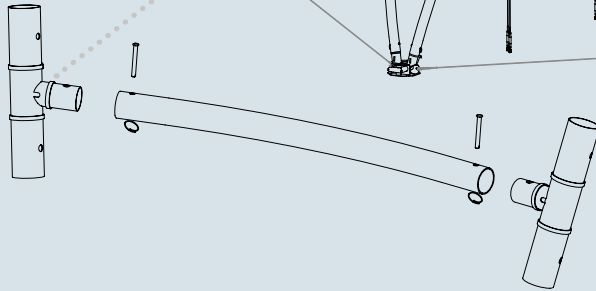

BOX CONTENTS

Crossover Medium

- 1x **CS-0233**
Transportbox 
- 4x **CS-0050**
X-connector 
- 4x **CS-0389**
Upper main profile
ø90 mm - 164 cm 
- 1x **CS-0334**
Sub frame center 
- 4x **CS-0356**
Sub frame beam
ø70 mm - 80 cm 
- 4x **CS-0336**
Sub frame connector 
- 4x **CS-0337**
Locking strip 
- 4x **CS-0116**
T-Connector Left
Marked with "L" 
- 4x **CS-0117**
T-Connector Right
Marked with "R" 
- 4x **CS-0113**
Sub profile
ø70 mm - 107 cm 
- 16x **CS-0114**
Main profile
ø90 mm - 243 cm 

M

- 50x **CS-0093**
Locking pin
ø90 mm profile 

- 20x **CS-0105**
Locking pin
ø70 mm profile 

- 80x **CS-0248**
Securing ring 

- 4x **CS-0058**
Foot connector Left 
- 4x **CS-0108**
Foot connector Right 
- 4x **CS-0099**
Anchor slide 
- 4x **CS-0148**
Anchor support 
- 4x **CS-0236**
Ratchet plate 
- 8x **CS-0490**
Turn buckle 
- 8x **CS-0245**
Tension cable 
- 4x **CS-0246**
Positioning cable 
- 4x **CS-0489**
Pull bar 
- 1x **CS-9012**
Big Bag 
- 1x **CS-9013**
Rope 25 m. 
- 1x **CS-9037**
Strap 4m, 