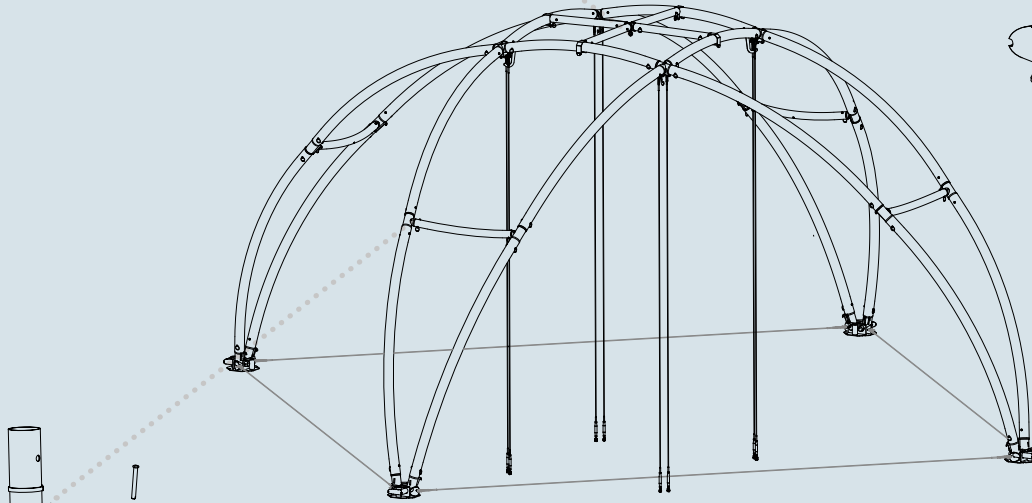

BOX CONTENTS

Crossover Medium

- 1x **CS-0233**
Transportbox 
- 4x **CS-0050**
X-connector 
- 4x **CS-0389**
Upper main profile
ø90 mm - 164 cm 
- 1x **CS-0334**
Sub frame center 
- 4x **CS-0356**
Sub frame beam
ø70 mm - 80 cm 
- 4x **CS-0336**
Sub frame connector 
- 4x **CS-0337**
Locking strip 
- 4x **CS-0116**
T-Connector Left
Marked with "L" 
- 4x **CS-0117**
T-Connector Right
Marked with "R" 
- 4x **CS-0113**
Sub profile
ø70 mm - 107 cm 
- 16x **CS-0114**
Main profile
ø90 mm - 243 cm 

M

- 50x **CS-0093**
Locking pin
ø90 mm profile 

- 20x **CS-0105**
Locking pin
ø70 mm profile 

- 80x **CS-0248**
Securing ring 

- 4x **CS-0058**
Foot connector Left 
- 4x **CS-0108**
Foot connector Right 
- 4x **CS-0099**
Anchor slide 
- 4x **CS-0148**
Anchor support 
- 4x **CS-0236**
Ratchet plate 
- 8x **CS-0490**
Turn buckle 
- 8x **CS-0245**
Tension cable 
- 4x **CS-0246**
Positioning cable 
- 4x **CS-0489**
Pull bar 
- 1x **CS-9012**
Big Bag 
- 1x **CS-9013**
Rope 25 m. 
- 1x **CS-9037**
Strap 4m, 